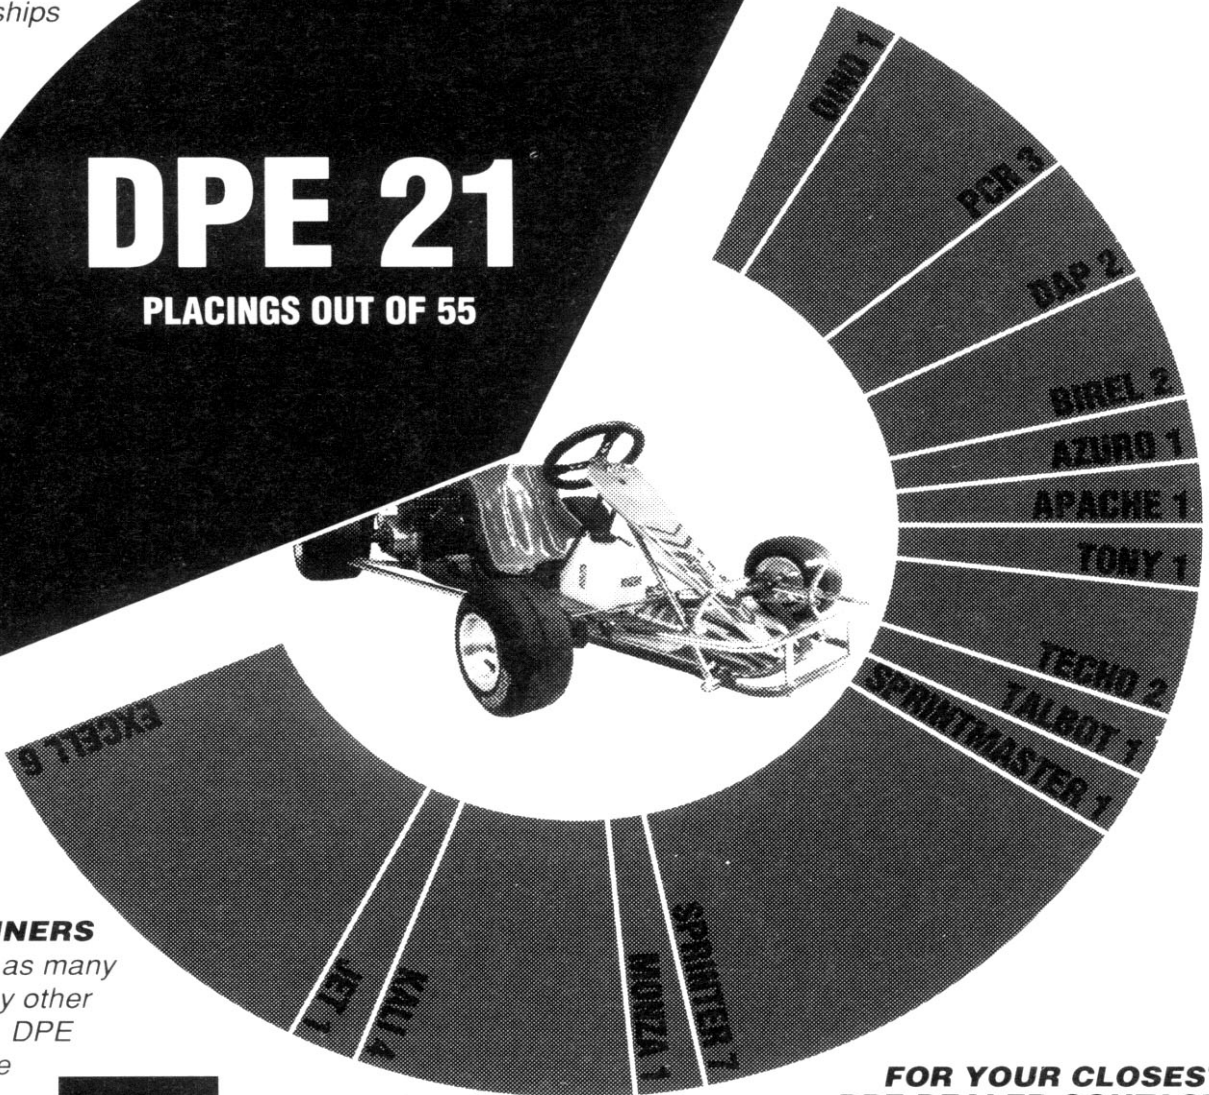

# 1990 NATIONAL KART CHAMPIONSHIPS

# DPE DOMINATION

Once again DPE Karts have proved their race winning performance by taking the largest slice of the placings at the 1990 National Kart Championships

**DPE KARTS**  
AUSTRALIA'S No. 1.

**DPE 21**  
PLACINGS OUT OF 55

### THE WINNERS

With twice as many wins as any other Kart make, DPE Karts prove their domination and performance.