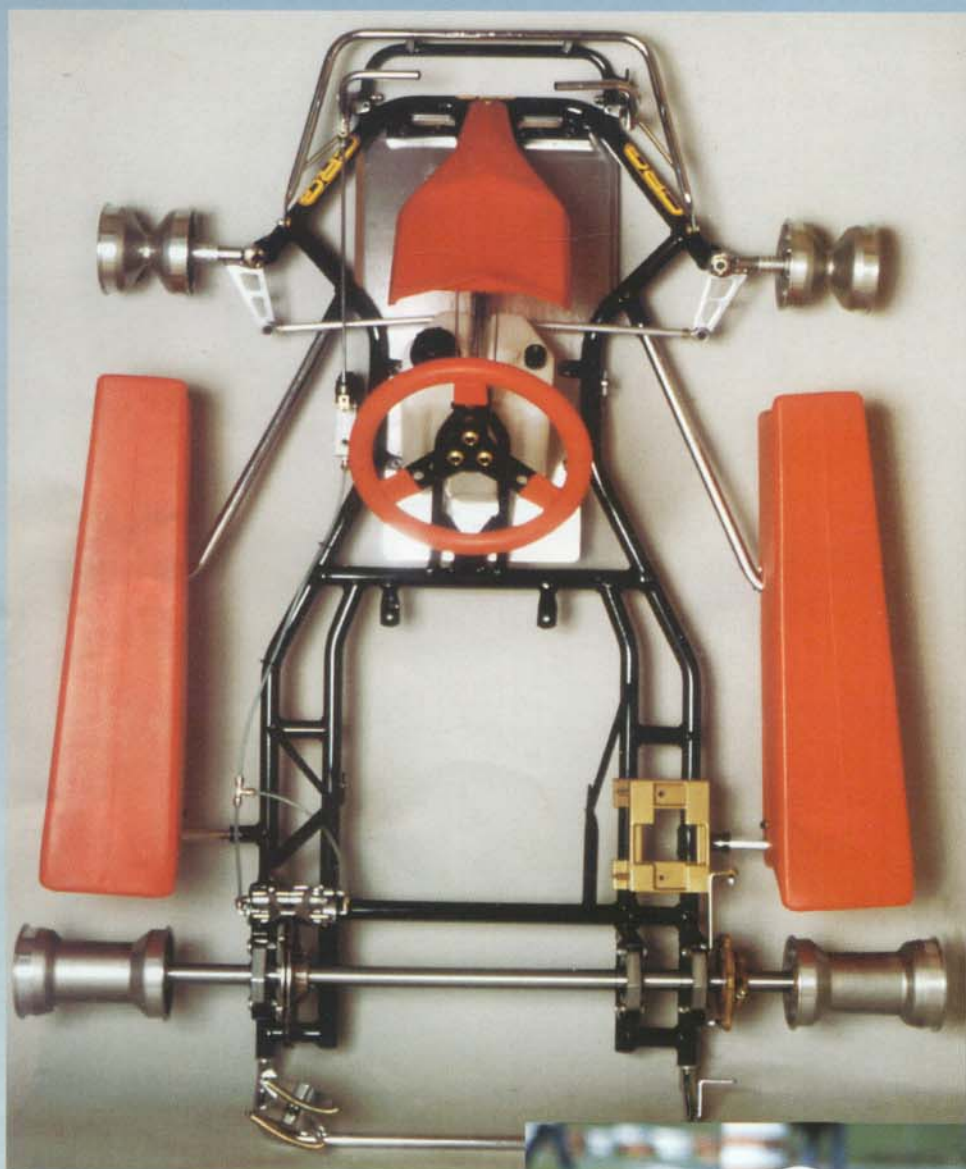

CRG

JESOLO

Telaio JESOLO mm 32, assale mm 35, freno idraulico
Chassis JESOLO mm 32, rear axle mm 35, hydraulic brake

SPECIAL

Telaio SPECIAL mm 30, assale mm 30, freno idraulico
Chassis SPECIAL mm 30, rear axle mm 30, hydraulic brake

FLUX

Telaio FLUX mm 28/30, assale mm 30/35, freno idraulico
Chassis FLUX mm 28/30, rear axle mm 30/35, hydraulic brake

Set carenature
Set plastic fairings

Volanti
Steering wheels

Set cerchi 5 1/6" alluminio e magnesio
Set aluminium and magnesium 5 1/6" wheels