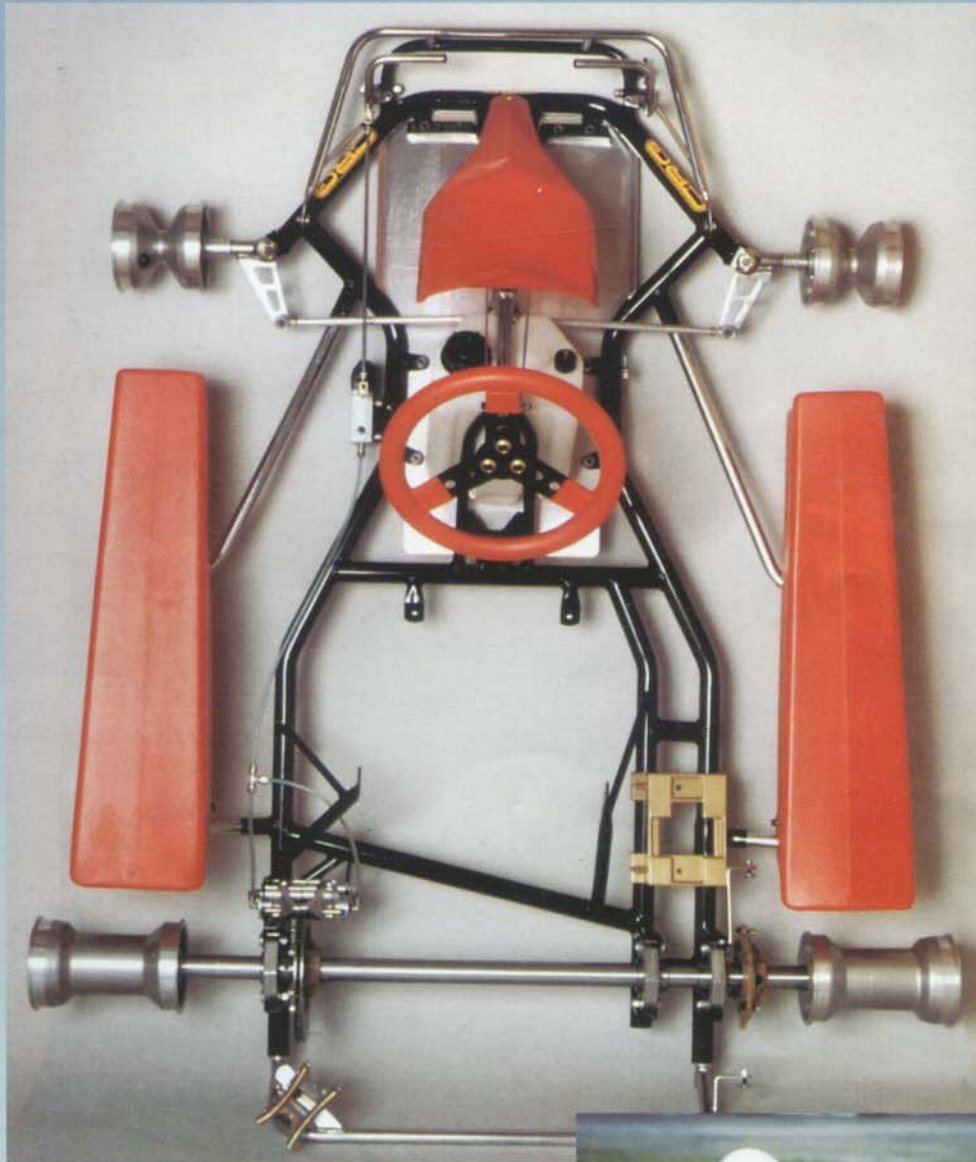

CRG

JESOLO

Telaio JESOLO mm 32, assale mm 35, freno idraulico
Chassis JESOLO mm 32, rear axle mm 35, hydraulic brake

SPECIAL

Telaio SPECIAL mm 30, assale mm 30, freno idraulico
Chassis SPECIAL mm 30, rear axle mm 30, hydraulic brake

FLUX

Telaio FLUX mm 28/30, assale mm 30/35, freno idraulico
Chassis FLUX mm 28/30, rear axle mm 30/35, hydraulic brake

Set carenature
Set plastic fairings

Volanti
Steering wheels

Set cerchi 5 1/6" alluminio e magnesio
Set aluminium and magnesium 5 1/6" wheels