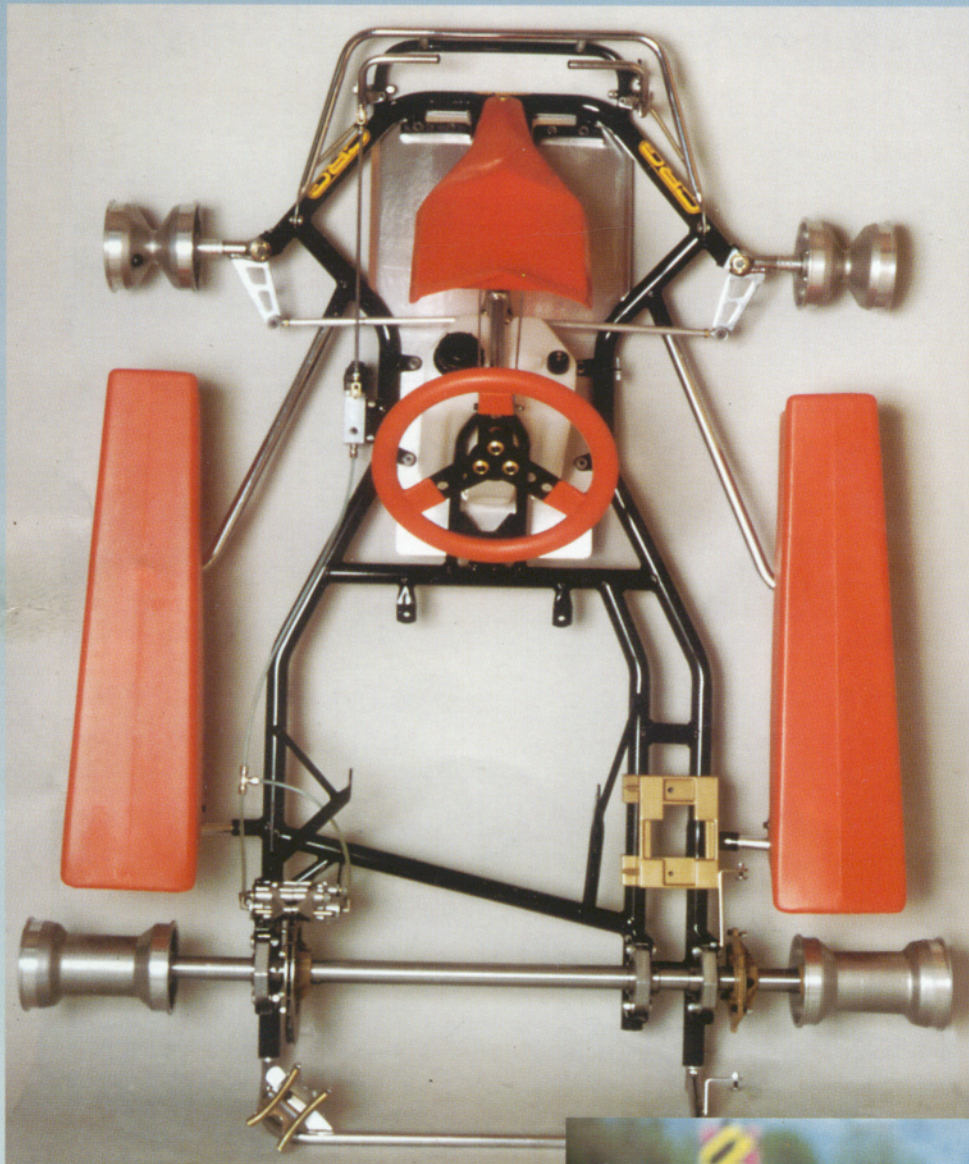

CRG

JESOLO

Telaio JESOLO mm 32, assale mm 35, freno idraulico
Chassis JESOLO mm 32, rear axle mm 35, hydraulic brake

SPECIAL

Telaio SPECIAL mm 30, assale mm 30, freno idraulico
Chassis SPECIAL mm 30, rear axle mm 30, hydraulic brake

FLUX

Telaio FLUX mm 28/30, assale mm 30/35, freno idraulico
Chassis FLUX mm 28/30, rear axle mm 30/35, hydraulic brake

Set carenature
Set plastic fairings

Volanti
Steering wheels

Set cerchi 5 1/6" alluminio e magnesio
Set aluminium and magnesium 5 1/6" wheels