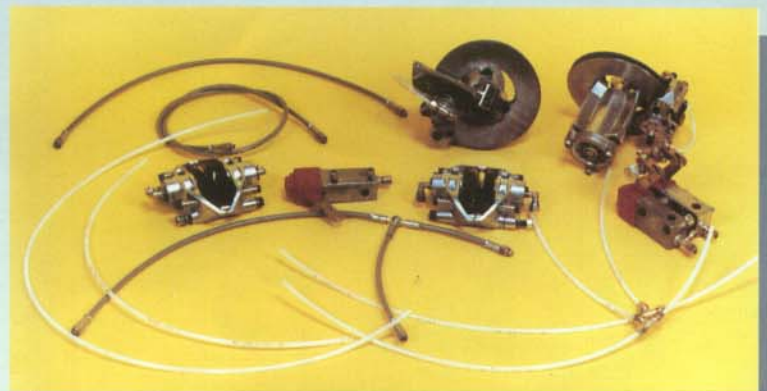

Impianto frenante
Brake system