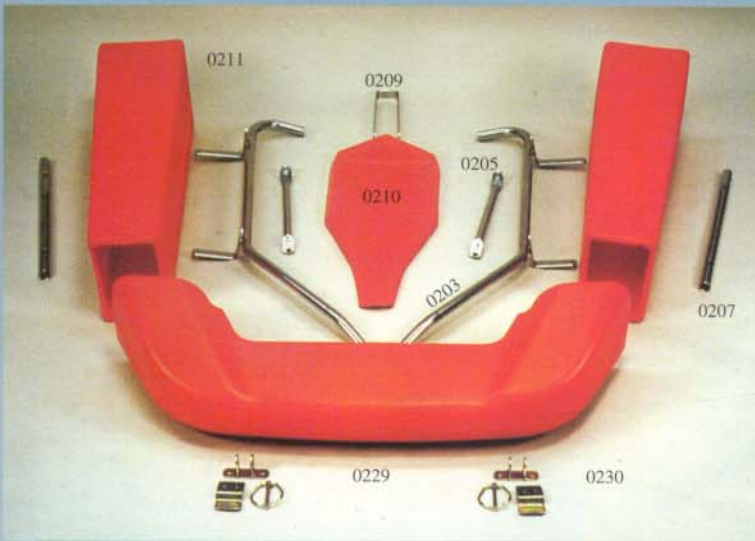

CRG

JESOLO

Telaio JESOLO mm 32, assale mm 35, freno idraulico
Chassis JESOLO mm 32, rear axle mm 35, hydraulic brake

SPECIAL

Telaio SPECIAL mm 30, assale mm 30, freno idraulico
Chassis SPECIAL mm 30, rear axle mm 30, hydraulic brake

FLUX

Telaio FLUX mm 28/30, assale mm 30/35, freno idraulico
Chassis FLUX mm 28/30, rear axle mm 30/35, hydraulic brake

Set carenature
Set plastic fairings

Volanti
Steering wheels

Set cerchi 5 1/6" alluminio e magnesio
Set aluminium and magnesium 5 1/6" wheels