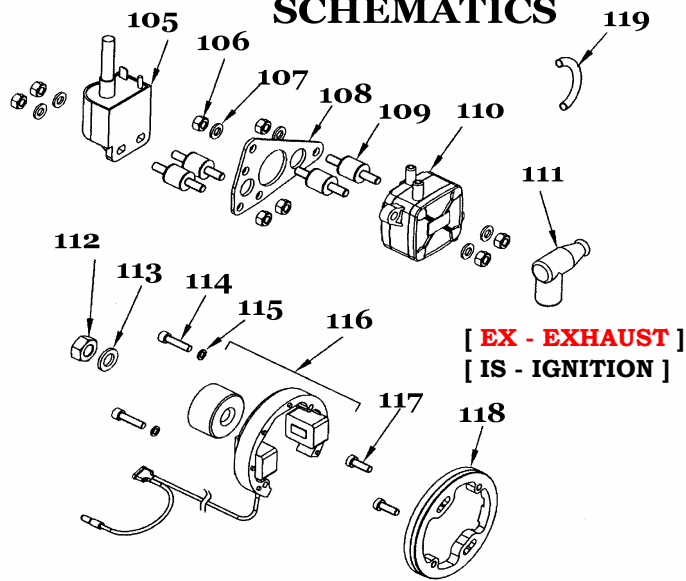

COIL,IGNITION,FUEL PUMP & EXHAUST SCHEMATICS

ENGINE PARTS VORTEX Mini ROK	F I G	VORTEX Mini ROK AGS P/NUMBER	VORTEX Mini ROK OEM P/NUMBER
IGNITION & EXHAUST			
COIL MR	105	EPVIS105	W410/MR
NUT 1mm X 6mm	106	EPVIS106	W531/06
WASHER FLAT 12 X 1.5 X 6mm	107	EPVIS107	W570/12
BRACKET SUPPORT PLATE FUEL PUMP	108	EPVIS108	W2052/MR
INSULATOR BLOCK COIL	109	EPVIS109	W440
FUEL PUMP VACUUM	110	EPVIS110	W11023
SPARK PLUG CAP PVL 401222 50HM	111	SP014B	W420/2
NUT IGNITION 1 X 10mm	112	EPVIS112	W529/0108
WASHER IGNITION 10.4 X 18 X 2mm	113	EPVIS113	W1777/MR
SOCKET HEAD BOLT 20mm X 5mm	114	EPVIS114	V.TCE5X20
WASHER 10 X 5.5 X .3mm	115	EPCIS115	W580/10
IGNITION ROTOR AND STATOR	116	EPVIS116	W407/MR
SCREW 14 X 5mm	117	EPVIS117	W524/14
SUPPORT SPACER FOR IGNITION	118	EPVIS118	W068/MR
FUEL TUBE 6 X 9mm	119	EPVIS119	0074.CO
EXHAUST MUFFLER MR	121	EPVEX121	W780/1MR
SPRING EXHAUST	122	EPVEX122	W10925