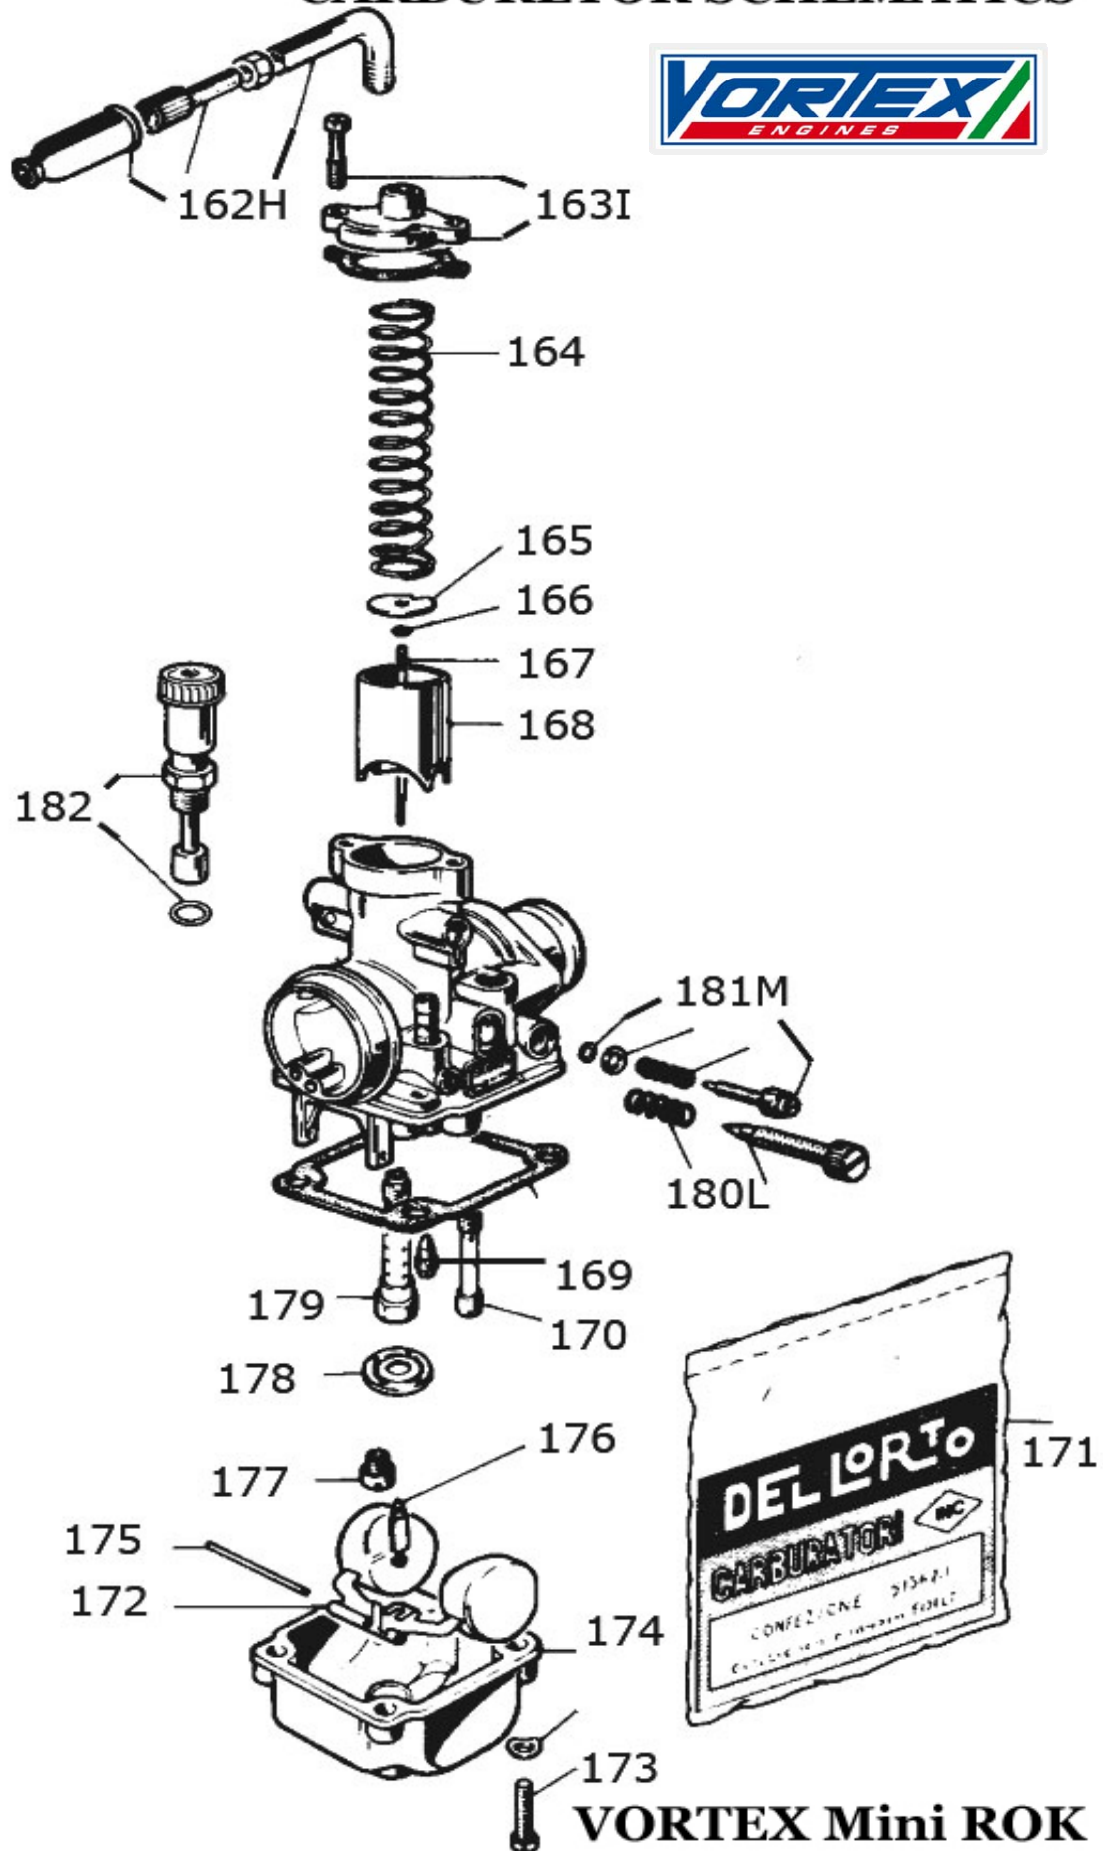

CARBURETOR SCHEMATICS