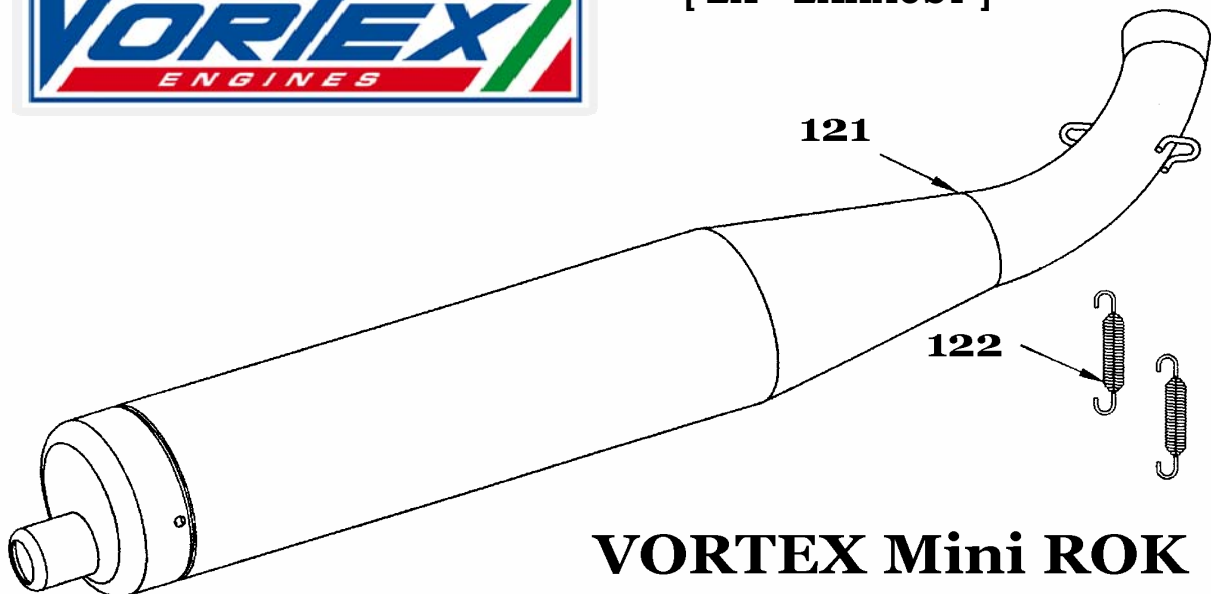

[IS - IGNITION]
[CA - FUEL]
[EX - EXHAUST]