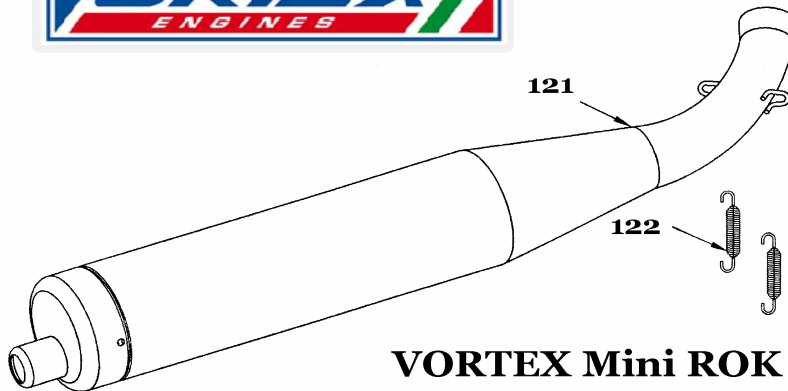

COIL,IGNITION,FUEL PUMP & EXHAUST SCHEMATICS

ENGINE PARTS VORTEX Mini ROK	F I G	VORTEX Mini ROK AGS P/NUMBER	VORTEX Mini ROK OEM P/NUMBER
IGNITION & EXHAUST			
COIL MR	105	EPVIS105	W410/MR
NUT 1mm X 6mm	106	EPVIS106	W531/06
WASHER FLAT 12 X 1.5 X 6mm	107	EPVIS107	W570/12
BRACKET SUPPORT PLATE FUEL PUMP	108	EPVIS108	W2052/MR
INSULATOR BLOCK COIL	109	EPVIS109	W440
FUEL PUMP VACUUM	110	EPVIS110	W11023
SPARK PLUG CAP PVL 401222 50HM	111	SP014B	W420/2
NUT IGNITION 1 X 10mm	112	EPVIS112	W529/0108
WASHER IGNITION 10.4 X 18 X 2mm	113	EPVIS113	W1777/MR
SOCKET HEAD BOLT 20mm X 5mm	114	EPVIS114	V.TCE5X20
WASHER 10 X 5.5 X .3mm	115	EPCIS115	W580/10
IGNITION ROTOR AND STATOR	116	EPVIS116	W407/MR
SCREW 14 X 5mm	117	EPVIS117	W524/14
SUPPORT SPACER FOR IGNITION	118	EPVIS118	W068/MR
FUEL TUBE 6 X 9mm	119	EPVIS119	0074.CO
EXHAUST MUFFLER MR	121	EPVEX121	W780/1MR
SPRING EXHAUST	122	EPVEX122	W10925