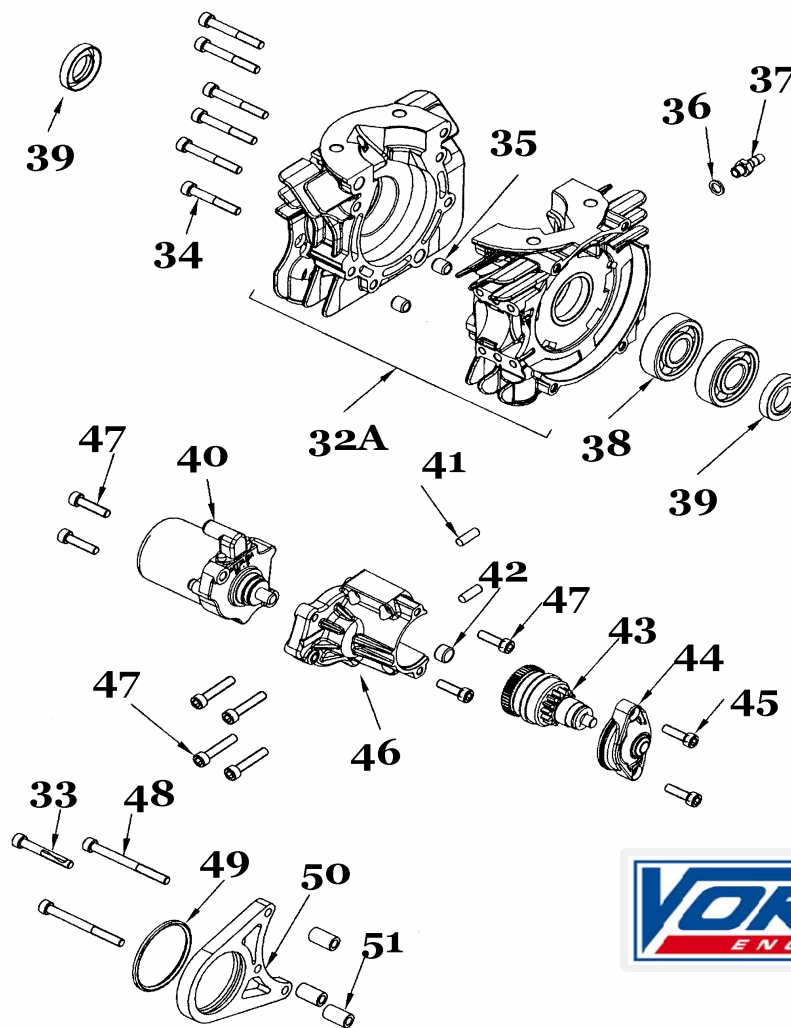

CRANKCASE SCHEMATICS

VORTEX Mini ROK

ENGINE PARTS VORTEX Mini ROK	FIG	VORTEX Mini ROK AGS P/N	VORTEX Mini ROK OEM P/N	CRANKCASE	FIG	VORTEX Mini ROK AGS P/N	VORTEX Mini ROK OEM P/N
CRANKCASE 60cc COMPLETE W/B	32A	EPVCC32A	W050/MRC	SOCKET HEAD BOLT 30 X 6mm	47	EPVCC47	V.TCE6X30
SOCKET HEAD BOLT 40mm X 6mm	33	EPVCC33	V.TCEX40	SOCKET HEAD BOLT 65 X 6mm	48	EPVCC48	V.TCE6X65
SOCKET HEAD BOLT 45mm X 6mm	34	EPVCC34	V.TCE6X45	O RING STARTER SUPPORT	49	EPVCC49	W972/MR
DOWEL CRANKCASE 10X10.5X6.5mm	35	EPVCC35	W075/1	STARTER SUPPORT Dia 50mm	50	EPVCC50	W970/MR
WASHER COPPER .8 X 12 X 1mm	36	EPVCC36	W10267	STARTER SUPPORT SPACER	51	EPVCC51	W975/MR
DEPRESSION PIPE FITTING 8mm	37	EPVCC37	W800				
BEARINGS MAIN	38	EPVCC38	W300/MR				
SEAL 20 X 35 X 7mm DOUBLE LIP	39	EPVCC39	W310				
STARTER MOTOR	40	EPVCC40	W940/ROK				
PIN S/HOUSING LOCATE 6 X 18mm	41	EPVCC41	W019				
BEARING ROLLER STARTER DRIVE	42	EPVCC42	W924				
STARTER DRIVE GEAR	43	EPVCC43	W916/ROK				
COVER STARTER DRIVE GEAR	44	EPVCC44	W910/ROK				
SOCKET HEAD BOLT 20 X 6mm	45	EPVCC45	V.TCE6X20				
STARTER SUPPORT HOUSING	46	EPVCC46	W960/RKT