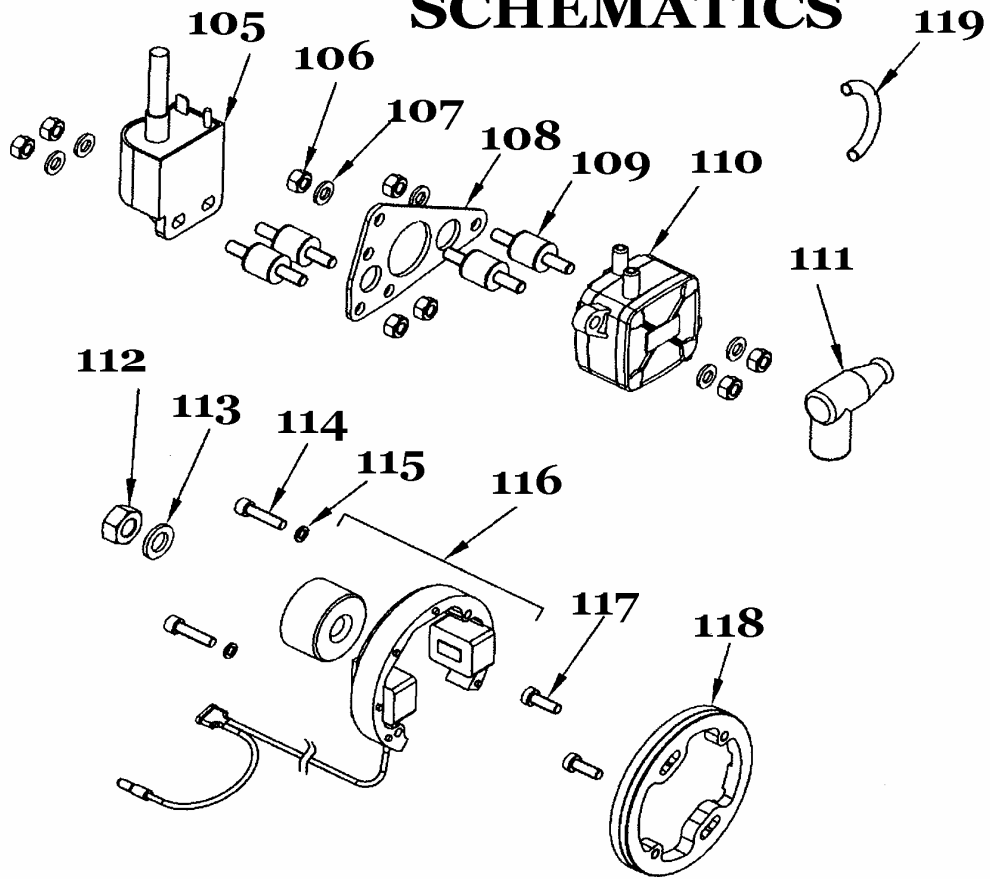

COIL,IGNITION,FUEL PUMP & EXHAUST SCHEMATICS