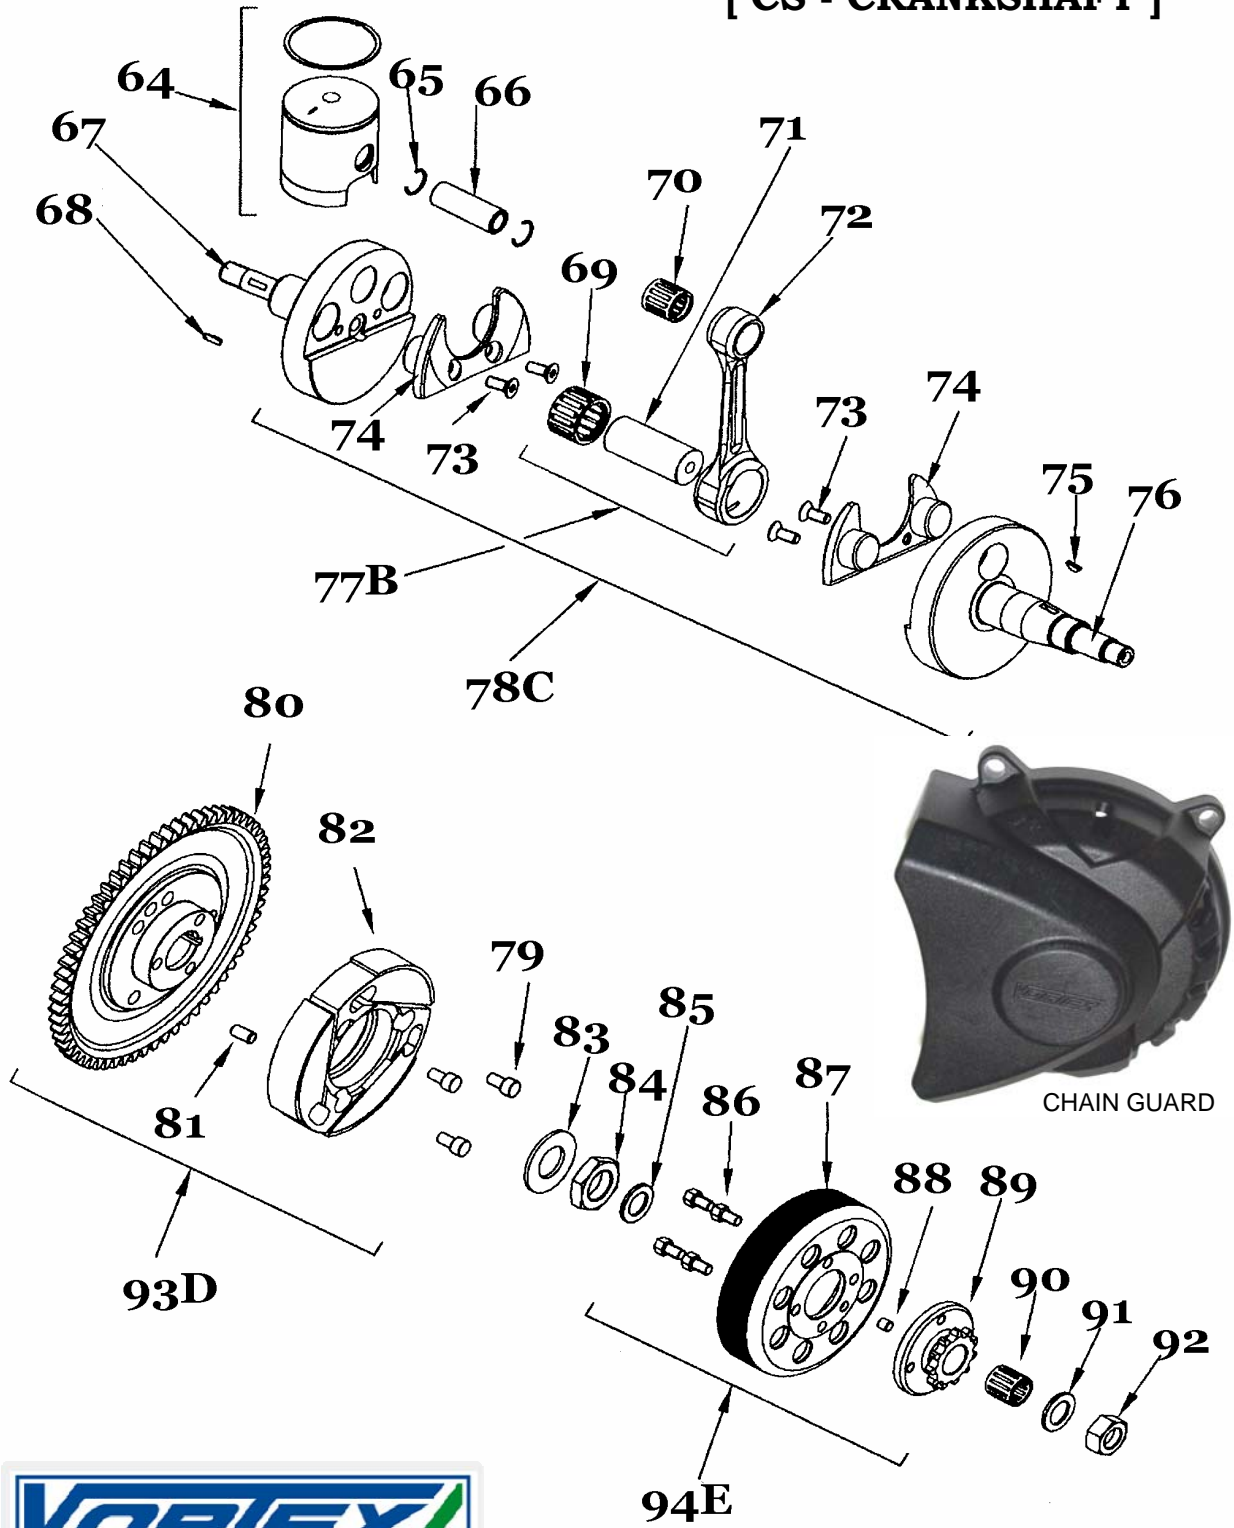

# CRANKCASE SCHEMATICS

**VORTEX Mini ROK**

ENGINE PARTS VORTEX Mini ROK	FIG	VORTEX Mini ROK AGS P/N	VORTEX Mini ROK OEM P/N	CRANKCASE	FIG	VORTEX Mini ROK AGS P/N	VORTEX Mini ROK OEM P/N
CRANKCASE 60cc COMPLETE W/B	32A	EPVCC32A	W050/MRC	SOCKET HEAD BOLT 30 X 6mm	47	EPVCC47	V.TCE6X30
SOCKET HEAD BOLT 40mm X 6mm	33	EPVCC33	V.TCEX40	SOCKET HEAD BOLT 65 X 6mm	48	EPVCC48	V.TCE6X65
SOCKET HEAD BOLT 45mm X 6mm	34	EPVCC34	V.TCE6X45	O RING STARTER SUPPORT	49	EPVCC49	W972/MR
DOWEL CRANKCASE 10X10.5X6.5mm	35	EPVCC35	W075/1	STARTER SUPPORT Dia 50mm	50	EPVCC50	W970/MR
WASHER COPPER .8 X 12 X 1mm	36	EPVCC36	W10267	STARTER SUPPORT SPACER	51	EPVCC51	W975/MR
DEPRESSION PIPE FITTING 8mm	37	EPVCC37	W800				
BEARINGS MAIN	38	EPVCC38	W300/MR				
SEAL 20 X 35 X 7mm DOUBLE LIP	39	EPVCC39	W310				
STARTER MOTOR	40	EPVCC40	W940/ROK				
PIN S/HOUSING LOCATE 6 X 18mm	41	EPVCC41	W019				
BEARING ROLLER STARTER DRIVE	42	EPVCC42	W924				
STARTER DRIVE GEAR	43	EPVCC43	W916/ROK				
COVER STARTER DRIVE GEAR	44	EPVCC44	W910/ROK				
SOCKET HEAD BOLT 20 X 6mm	45	EPVCC45	V.TCE6X20				
STARTER SUPPORT HOUSING	46	EPVCC46	W960/RKT				

# CRANKSHAFT & CLUTCH SCHEMATICS

[ CL - CLUTCH ]

[ CS - CRANKSHAFT ]