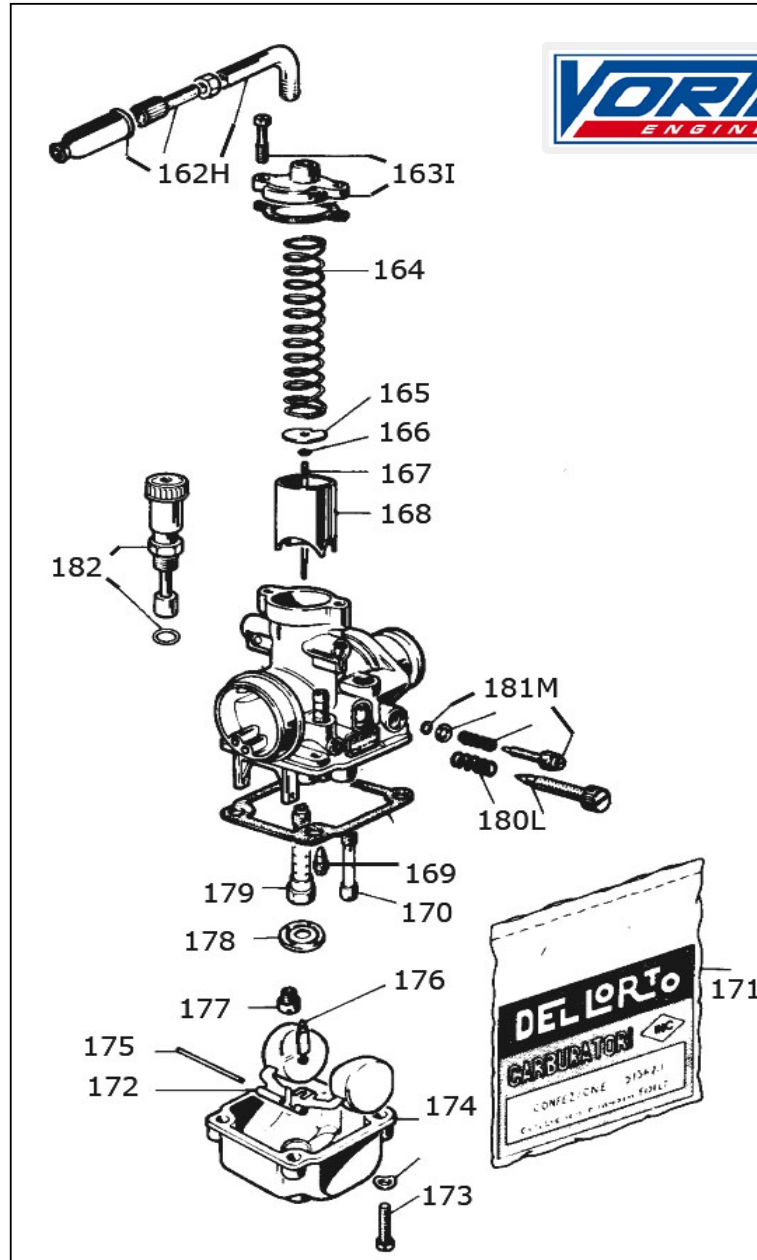

CARBURETOR SCHEMATICS

ENGINE PARTS VORTEX Mini ROK	FIG	VORTEX Mini ROK AGS P/N	VORTEX Mini ROK OEM P/N	CARBURETOR	FIG	VORTEX Mini ROK AGS P/N	VORTEX Mini ROK OEM P/N
DELLORTO CARBURETOR	161V	EPVCA161V	W820/MR	NEEDLE FUEL INLET	176	EPVCA176	W283805
TUBE 90 Deg KIT	162H	EPVCA162H	W53036-78	MAIN JET 92	177	EPVCA177/92	W148692
CAP CARBURETOR	163I	EPVCA163I	W53031-78	MAIN JET 93	177	EPVCA177/93	W148693
SPRING VALVE GAS	164	EPVCA164	W9597-21	MAIN JET 94	177	EPVCA177/94	W148694
RETAINER NEEDLE	165	EPVCA165	W14958-21	MAIN JET 95	177	EPVCA177/95	W148695
CIRCLIP NEEDLE	166	EPVCA166	W9596211	MAIN JET 96	177	EPVCA177/96	W148696
NEEDLE W23	167	EPVCA167	W959523	MAIN JET 97	177	EPVCA177/97	W148697
SLIDE 40 X 64	168	EPVCA168	W947540	PLATE SURGE	178	EPVCA178	W9779-52
PILOT JET 50	169	EPVCA169	W148850	SPRAY NOZZLE 266	179	EPVCA179	W9511266
STARTER JET 60	170	EPVCA170	W950160	IDLE SCREW KIT	180L	EPVCA180L	W53027-78
GASKET KIT	171	EPVCA171	W52526-77	AIR SCREW KIT	181M	EPVCA181M	W53024-78
FLOAT	172	EPVCA172	W9450-80	CHOKE PLUNGER	182	EPVCA182	W9538-64
SCREWS FLOAT BOWL	173	EPVCA173	W11836-36				
FLOAT BOWL	174	EPVCA174	W9444-96				
PIVOT PIN FLOAT	175	EPVCA175	W9506-22